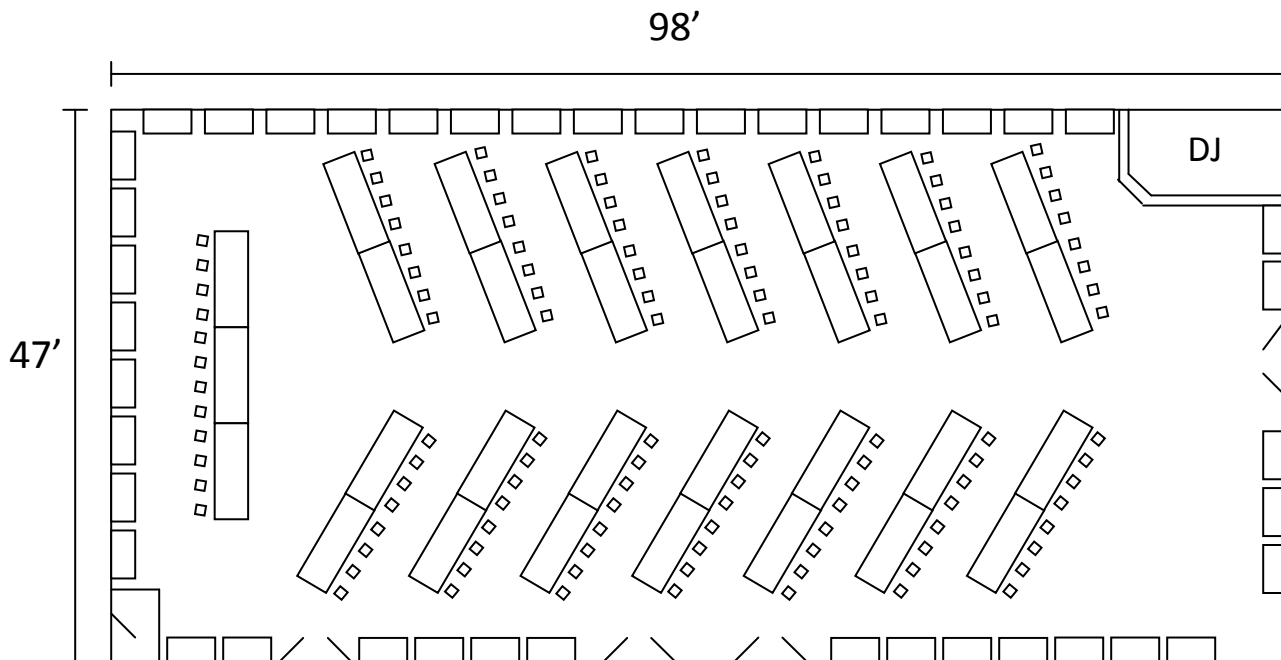

*AMBASSADOR BALLROOM*  
*48" Table Arrangement*  
*Seats 216 Guests*

*AMBASSADOR BALLROOM*  
*60" Table Arrangement*  
*Seats 170 Guests*

*AMBASSADOR BALLROOM*  
*72" Table Arrangement*  
*Seats 192 Guests*

*AMBASSADOR BALLROOM*  
*8' Table Arrangement*  
*Herringbone Format*  
*Seats 124 Guests*