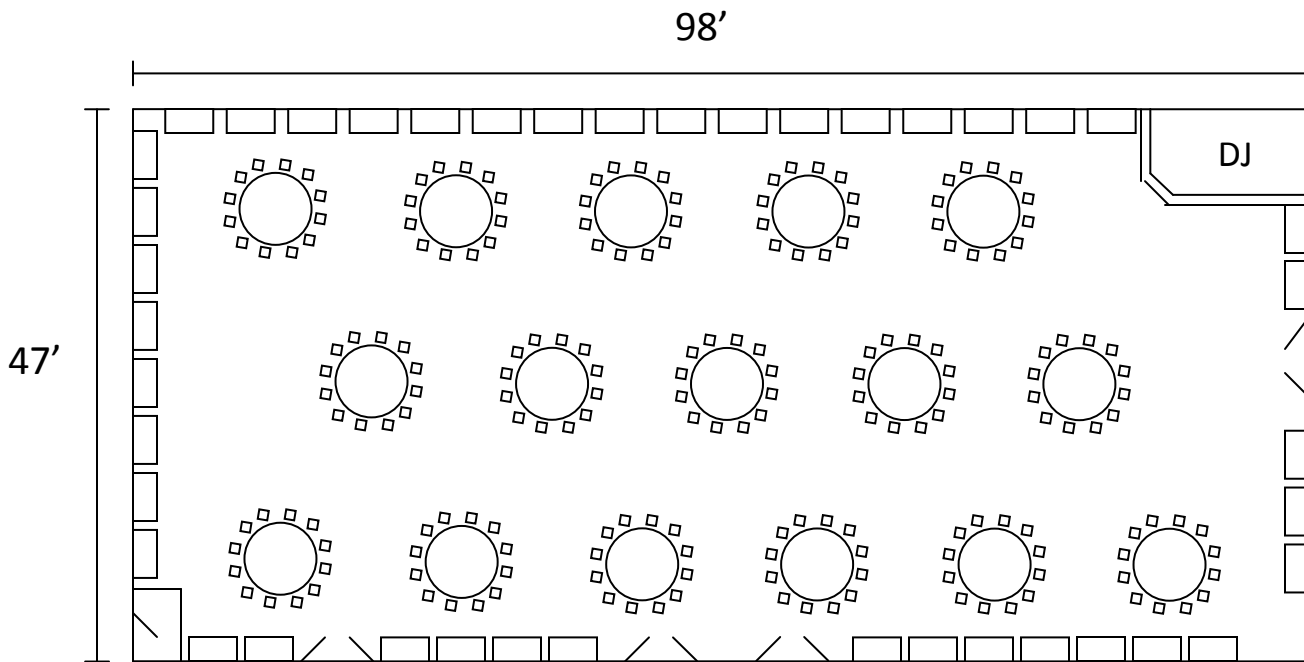

*AMBASSADOR BALLROOM*  
*48" Table Arrangement*  
*Seats 216 Guests*

*AMBASSADOR BALLROOM*  
*60" Table Arrangement*  
*Seats 170 Guests*

*AMBASSADOR BALLROOM*  
*72" Table Arrangement*  
*Seats 192 Guests*

*AMBASSADOR BALLROOM*  
*8' Table Arrangement*  
*Herringbone Format*  
*Seats 124 Guests*