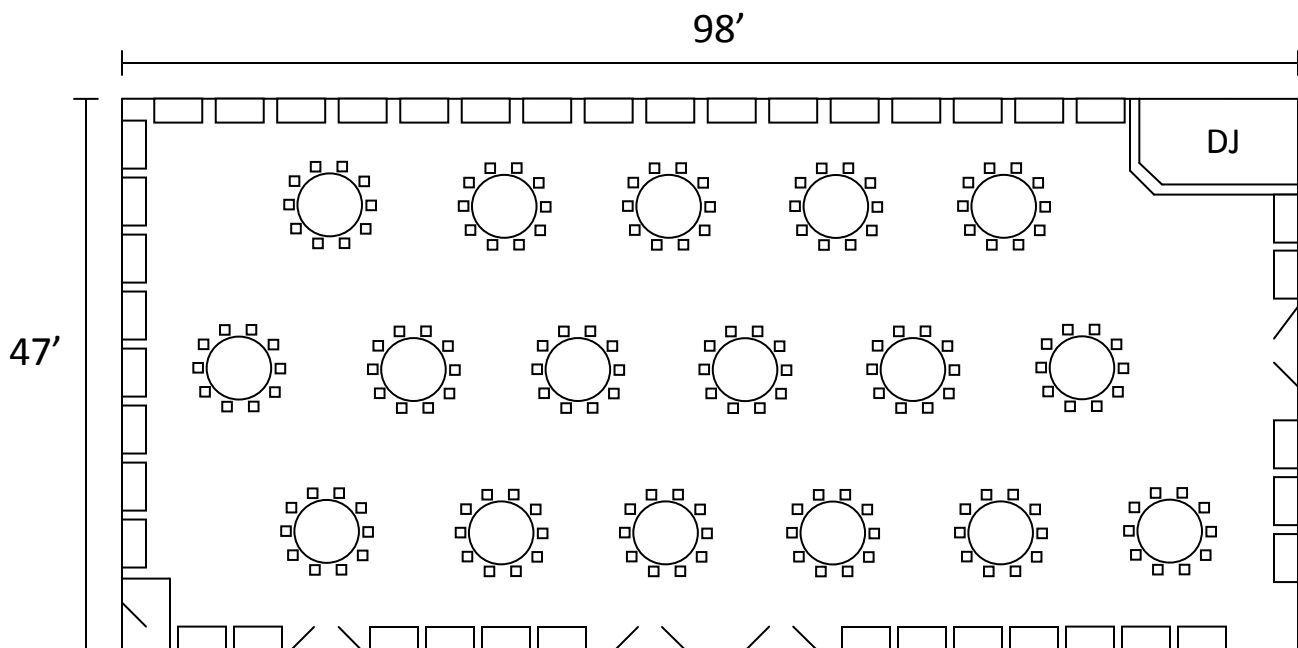

*AMBASSADOR BALLROOM*  
*48" Table Arrangement*  
*Seats 216 Guests*

*AMBASSADOR BALLROOM*  
*60" Table Arrangement*  
*Seats 170 Guests*

*AMBASSADOR BALLROOM*  
*72" Table Arrangement*  
*Seats 192 Guests*

*AMBASSADOR BALLROOM*  
*8' Table Arrangement*  
*Herringbone Format*  
*Seats 124 Guests*