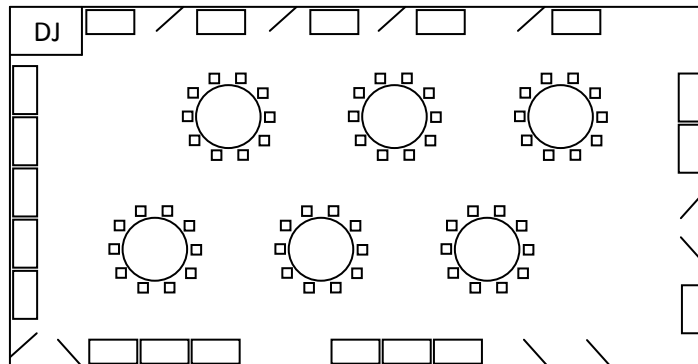

Blue Ballroom
48" Table Arrangement
Seats 88 Guests

Blue Ballroom
60" Table Arrangement
Seats 60 Guests

BLUE BALLROOM
72" Table Arrangement
Seats 36 Guests

BLUE BALLROOM
8' Table Arrangement
Classroom Format
Seats 36 Guests