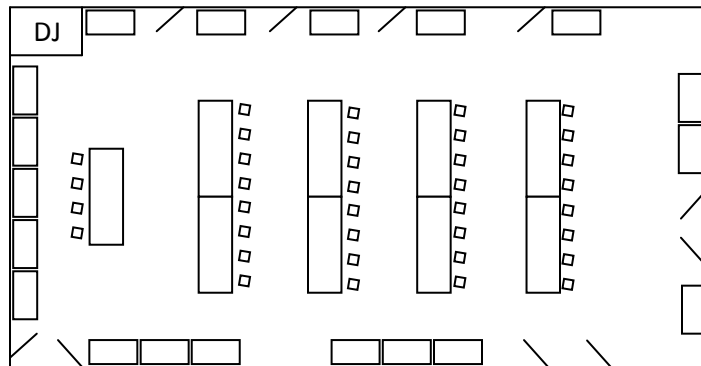

Blue Ballroom
48" Table Arrangement
Seats 88 Guests

Blue Ballroom
60" Table Arrangement
Seats 60 Guests

BLUE BALLROOM
72" Table Arrangement
Seats 36 Guests

BLUE BALLROOM
8' Table Arrangement
Classroom Format
Seats 36 Guests