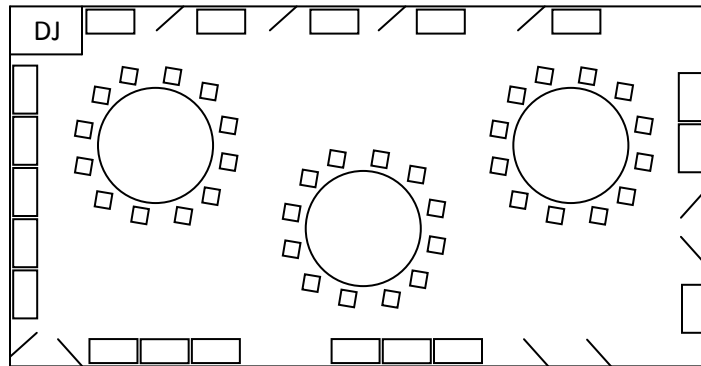

Blue Ballroom
48" Table Arrangement
Seats 88 Guests

Blue Ballroom
60" Table Arrangement
Seats 60 Guests

BLUE BALLROOM
72" Table Arrangement
Seats 36 Guests

BLUE BALLROOM
8' Table Arrangement
Classroom Format
Seats 36 Guests